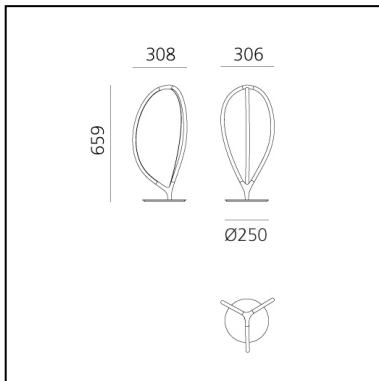

Arrival table - Black

Ludovica + Roberto
Palomba

IP20  CE

LUMINAIRE

- Watt: **17W**
- Delivered lumens output: **555lm**
- CCT: **3000K**
- Efficiency: **35%**
- Efficacy: **32.63lm/W**
- CRI: **90**
- Dimmer Typology: **Touch Dimmer su cavo**

DESCRIPTION

Arrival is a complete lamp family with dynamic, flowing shapes that sculpt light with delicate, graphic lines. Branching out from a central joint, common to all the different versions, each model has three arms that form a soft, organic geometric shape through a profile that is both light and structure. Each element has a section that leaves the aluminium profile visible from the outside while generating a light-diffusing surface inside. The resulting elements blend into spaces with a presence that is discreet yet distinctive thanks to the shape and quality of the softly diffused light. These are elegant lighting tools, perfect for use in multiple series or for combining the different versions together depending on the requirements of the installation spaces.

PRODUCT CODE: 1550030A

FEATURES

- Article Code: **1550030A**
- Colour: **Black**
- Installation: **Table**
- Material: **Aluminium, silicone**
- Series: **Design Collection**
- design by: **Ludovica + Roberto Palomba**

DIMENSIONS

- Length: **cm 30.8**
- Width: **cm 30.6**
- Height: **cm 65.9**
- Base Diameter: **cm 25**